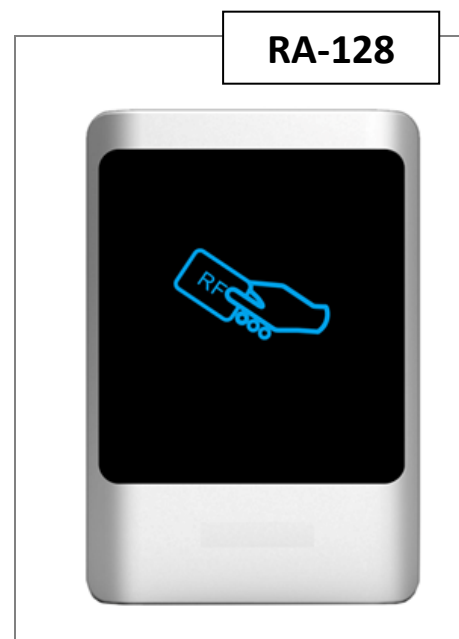

Model: RA-128

Waterproof standalone control

1. Large capacity, Can support 15,000 Users.
2. Metal shell with IP65 waterproof protection,
3. 125KHz or 13.56MHz Frequency

Advantages:

Use User Management card to Programming, Easy Operation (Optional Remote control)

Large capacity, Can support 15,000 Users.

Metal shell with IP65 waterproof protection, can use outdoor Adopt function steady card reader of blocks

Optional RS485 communication, Can real-time management user card and check records

Specification:

Model No.	RA-128
Working frequency	125khz or 13.56mhz
User capacity:	15,000 users
Standard interface	Wiegand26 input, Optional RS485
Work Voltage:	DC 12V±10%
Operating current:	< 100mA
Reading Range:	1~15cm
Waterproof degree:	IP65 rating
Ambient Temperature:	0~60 Degree
Ambient Humidity:	20%~80%
Electricity lock output:	≤3A
Alarm output:	≤20A
Output short circuit protection time:	≤100μS

Output short circuit protection time:	≤100μS
Open time:	0 ~ 99 seconds (adjustable)
Size:	128(L) x 85(W) x 22(H) mm

WIEGAND PERIFERIJE - RFID ČITAČ

Najsavremenija tehnologija u funkciji kontrole pristupa, ljudi i vozila.